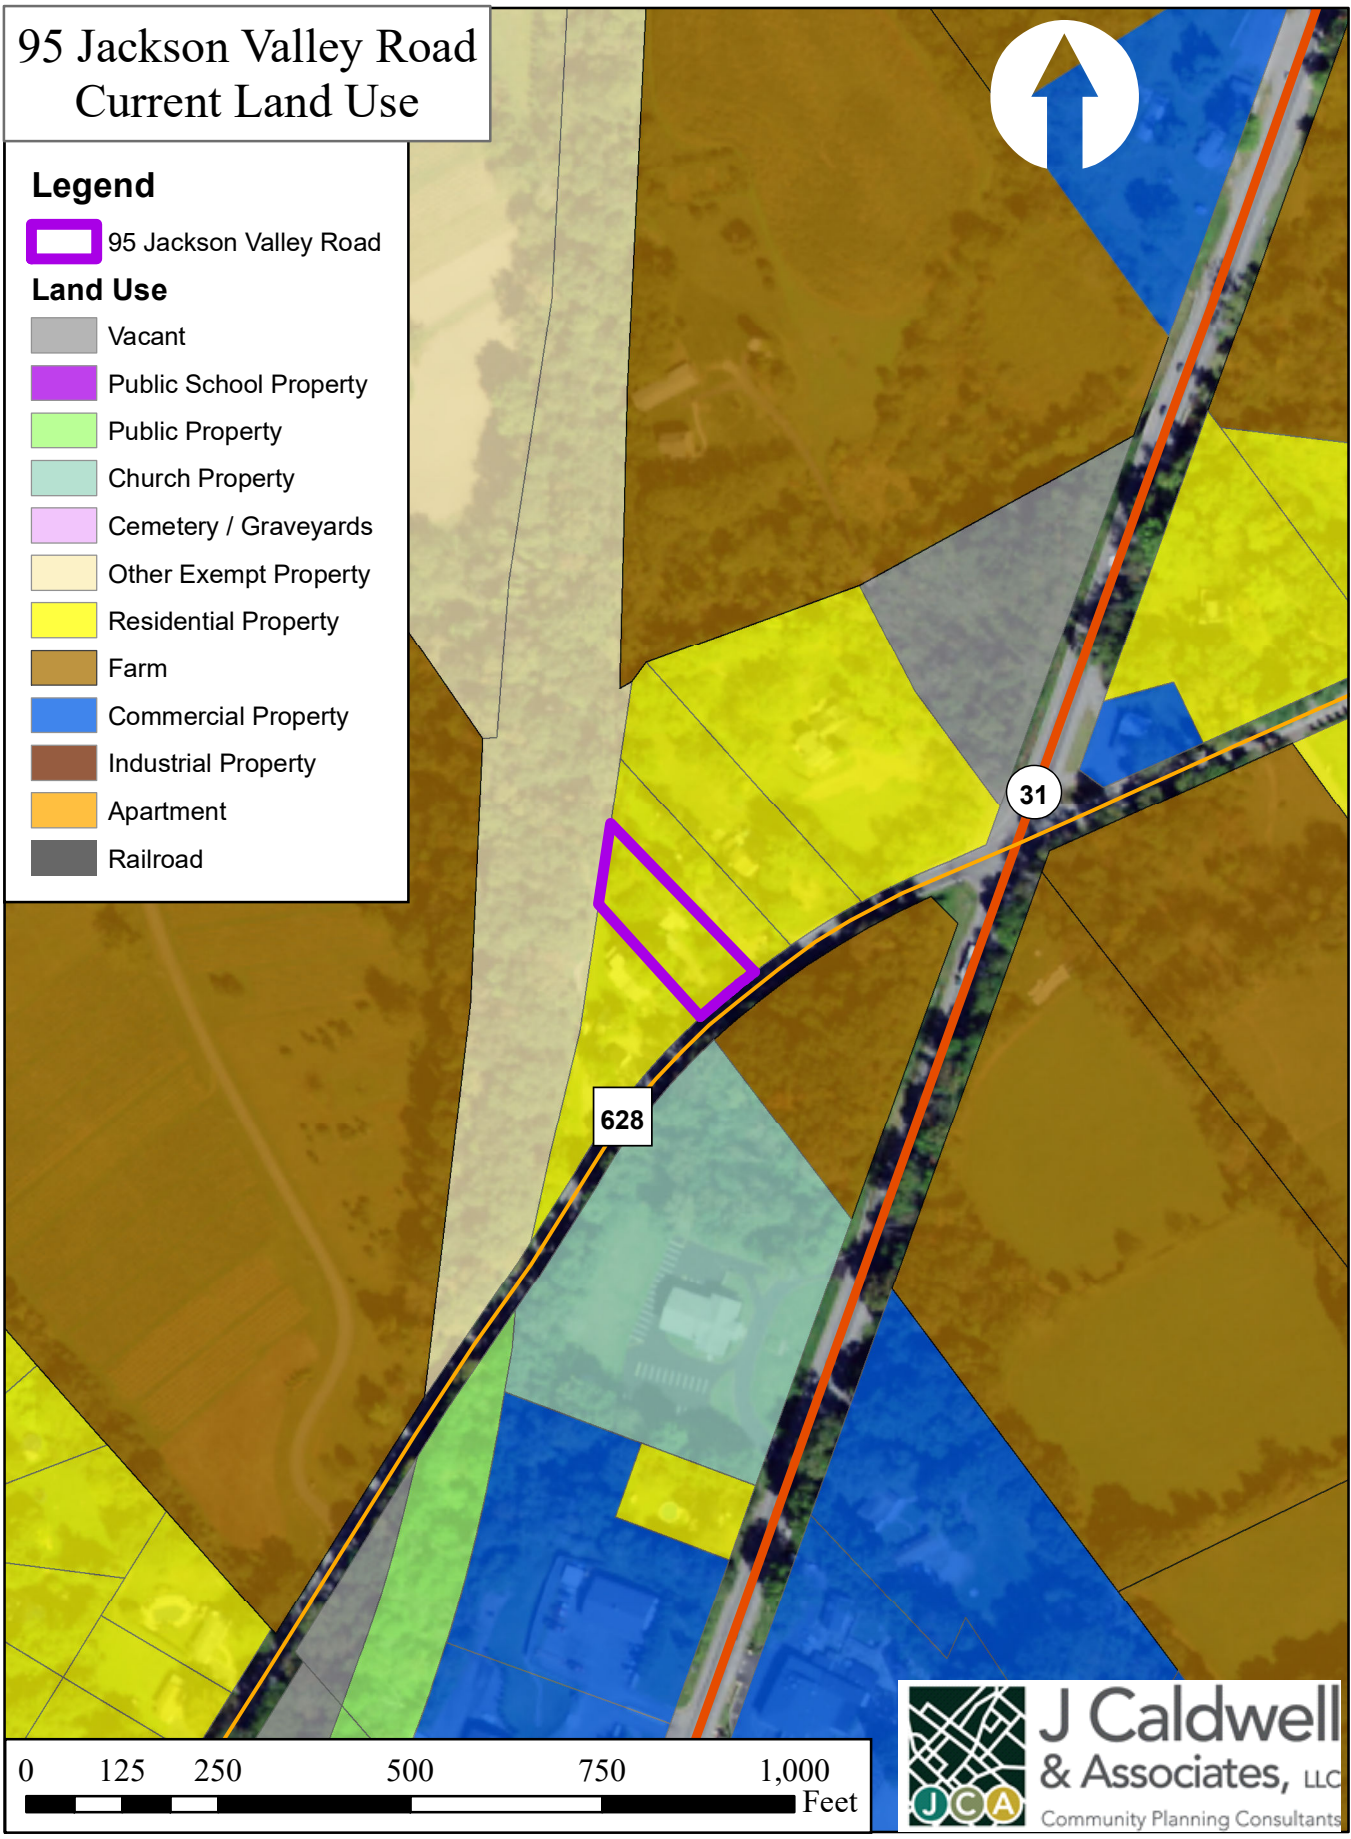

95 Jackson Valley Road Current Land Use

Legend

95 Jackson Valley Road

Land Use

- Vacant
- Public School Property
- Public Property
- Church Property
- Cemetery / Graveyards
- Other Exempt Property
- Residential Property
- Farm
- Commercial Property
- Industrial Property
- Apartment
- Railroad

0 125 250 500 750 1,000 Feet